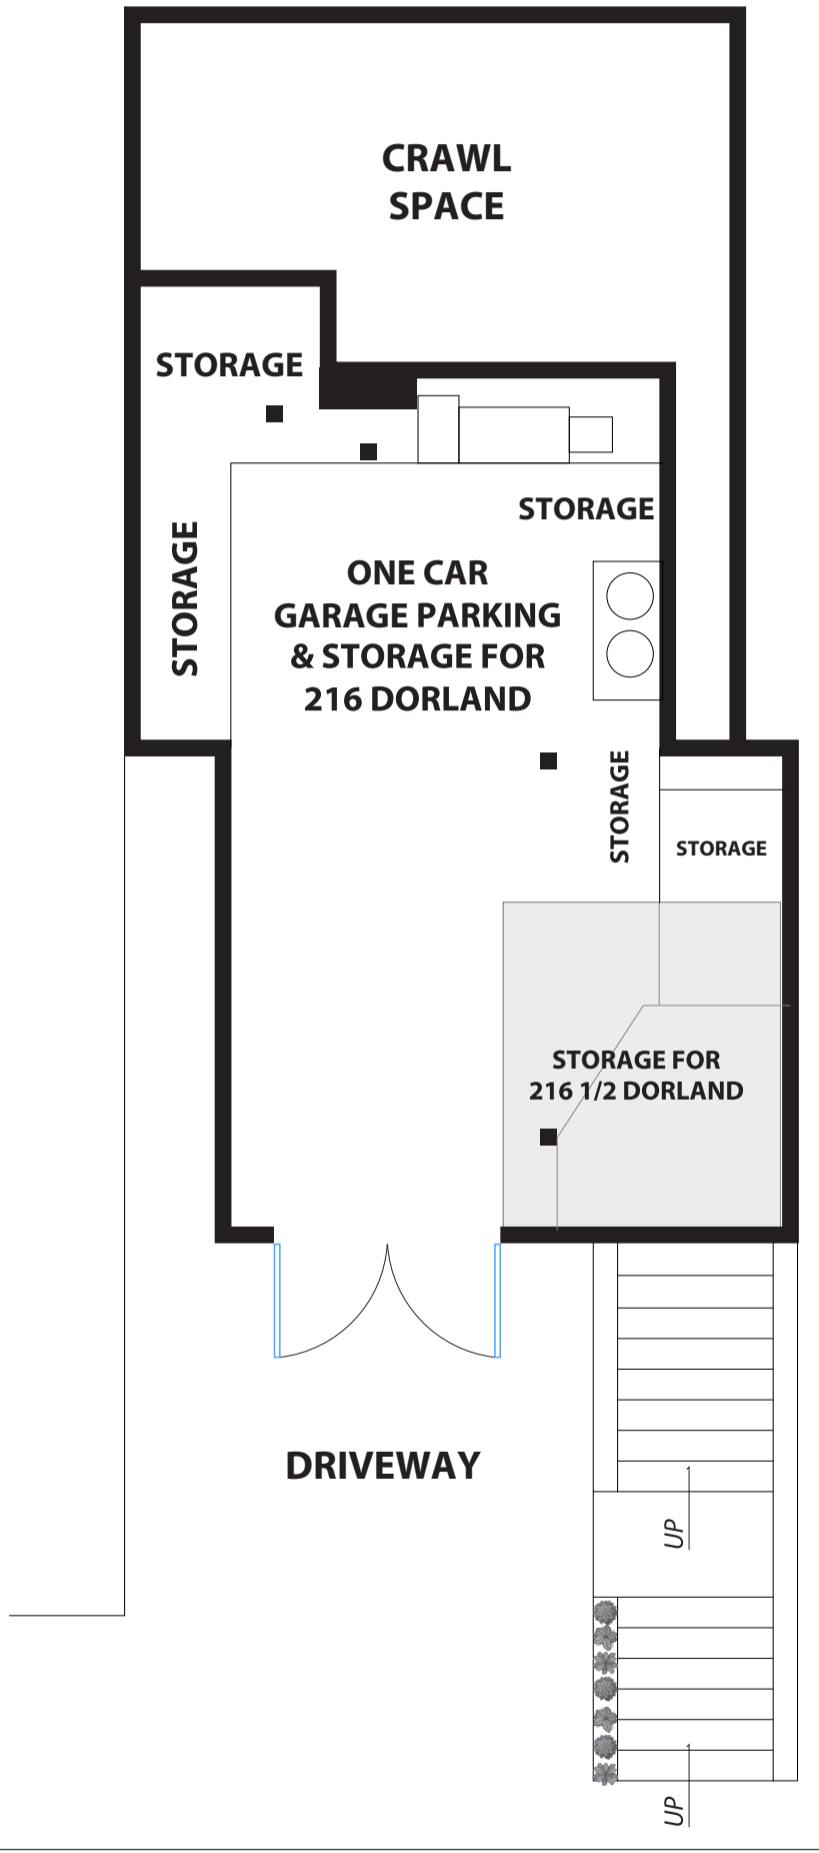

216 DORLAND STREET

SAN FRANCISCO

PROPERTY SQ FT INFORMATION

MEASUREMENTS CALCULATED TO THE INTERIOR WALLS

LIVING SPACE: 1132 SQ FT

* Top Floor: 1110 Sq Ft

* Entry: 22 Sq Ft

GROUND FLOOR

TOP FLOOR

MAIN ENTRY