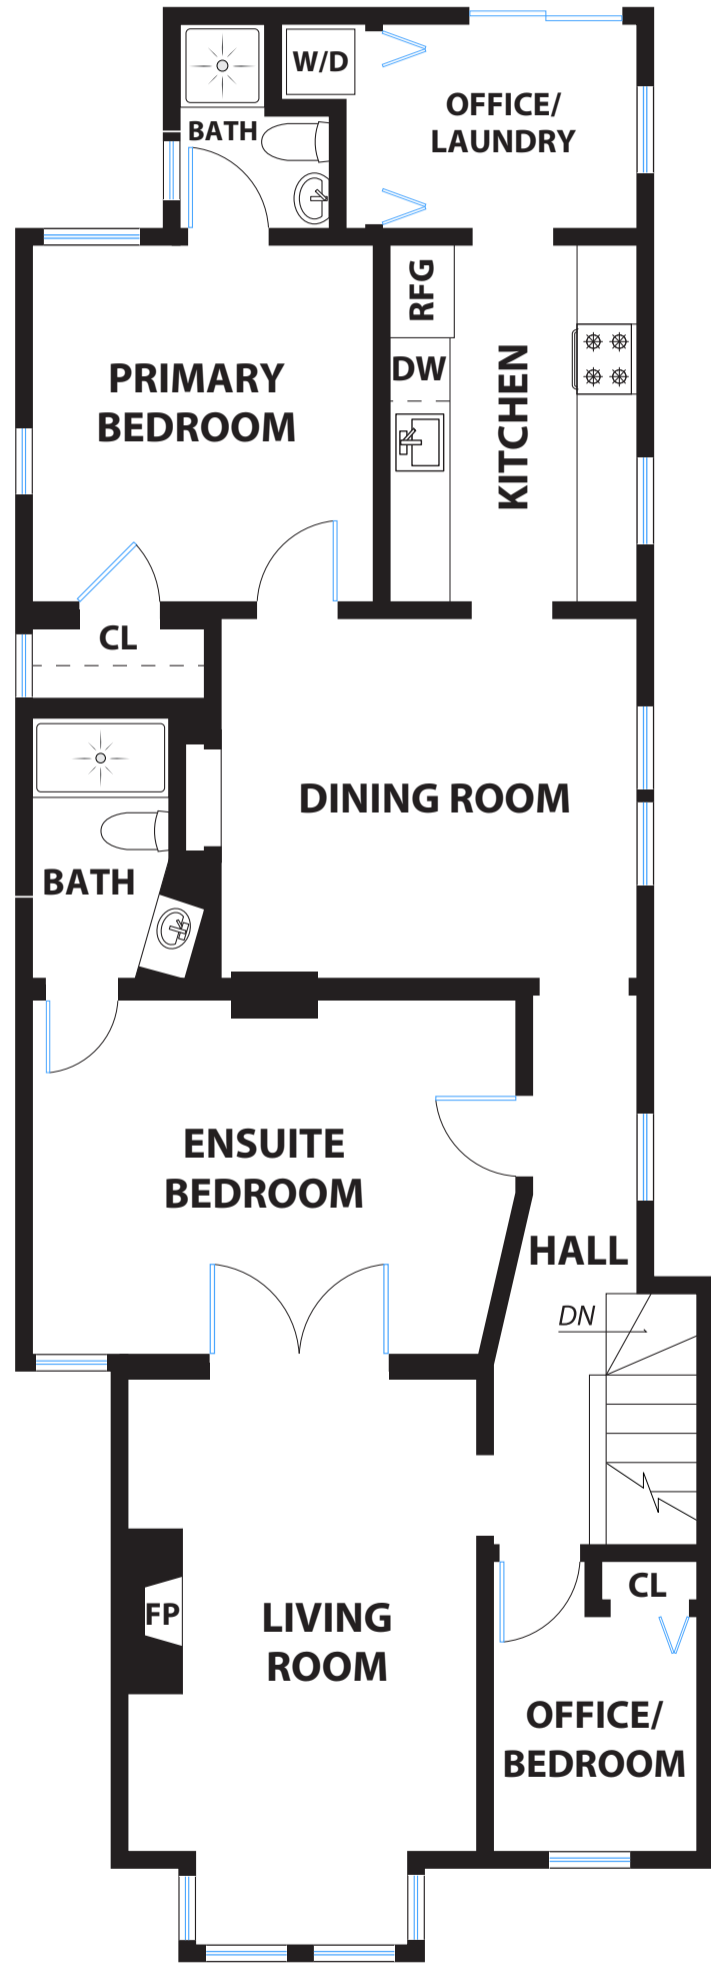

216 DORLAND STREET

SAN FRANCISCO

PROPERTY SQ FT INFORMATION

MEASUREMENTS CALCULATED TO THE INTERIOR WALLS

LIVING SPACE: 1132 SQ FT

* Top Floor: 1110 Sq Ft

* Entry: 22 Sq Ft

GROUND FLOOR

TOP FLOOR

MAIN ENTRY